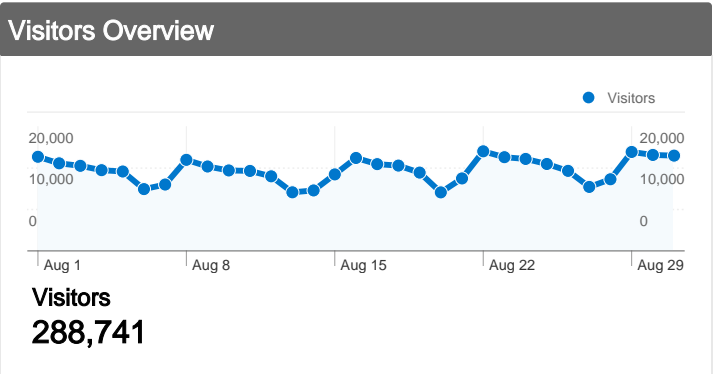

Site Usage

579,065 Visits

4.26% Bounce Rate

10,730,747 Pageviews

00:10:05 Avg. Time on Site

18.53 Pages/Visit

45.09% % New Visits

Visitors Overview

Visitors
288,741

Map Overlay

Traffic Sources Overview

- **Search Engines**
439,691.00 (75.93%)
- **Direct Traffic**
116,254.00 (20.08%)
- **Referring Sites**
23,120.00 (3.99%)

Content Overview

Pages	Pageviews	% Pageviews
/	1,074,764	10.02%
/f4/	525,547	4.90%
/f14/	307,504	2.87%
/f44/	224,454	2.09%
/login.php?do=login	208,666	1.94%

Content Overview		
Pages	Pageviews	% Pageviews
/	1,074,764	10.02%
/f4/	525,547	4.90%
/f14/	307,504	2.87%
/f44/	224,454	2.09%
/login.php?do=login	208,666	1.94%

288,741 people visited this site

579,065 Visits

288,741 people visited this site

579,065 Visits

288,741 Absolute Unique Visitors

10,730,747 Pageviews

18.53 Average Pageviews

00:10:05 Time on Site

4.26% Bounce Rate

45.09% New Visits