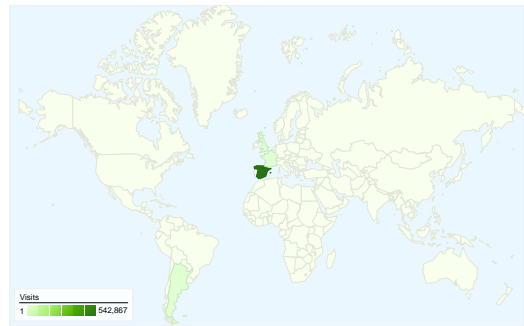

Site Usage

579,065 Visits

4.26% Bounce Rate

10,730,747 Pageviews

00:10:05 Avg. Time on Site

18.53 Pages/Visit

45.09% % New Visits

Visitors Overview

Visitors
288,741

Map Overlay

Traffic Sources Overview

- **Search Engines**
439,691.00 (75.93%)
- **Direct Traffic**
116,254.00 (20.08%)
- **Referring Sites**
23,120.00 (3.99%)

Content Overview

Pages	Pageviews	% Pageviews
/	1,074,764	10.02%
/f4/	525,547	4.90%
/f14/	307,504	2.87%
/f44/	224,454	2.09%
/login.php?do=login	208,666	1.94%

All traffic sources sent a total of 579,065 visits

20.08% Direct Traffic

3.99% Referring Sites

75.93% Search Engines

- **Search Engines**
439,691.00 (75.93%)
- **Direct Traffic**
116,254.00 (20.08%)
- **Referring Sites**
23,120.00 (3.99%)

288,741 people visited this site

579,065 Visits

288,741 Absolute Unique Visitors

10,730,747 Pageviews

18.53 Average Pageviews

00:10:05 Time on Site

4.26% Bounce Rate

45.09% New Visits