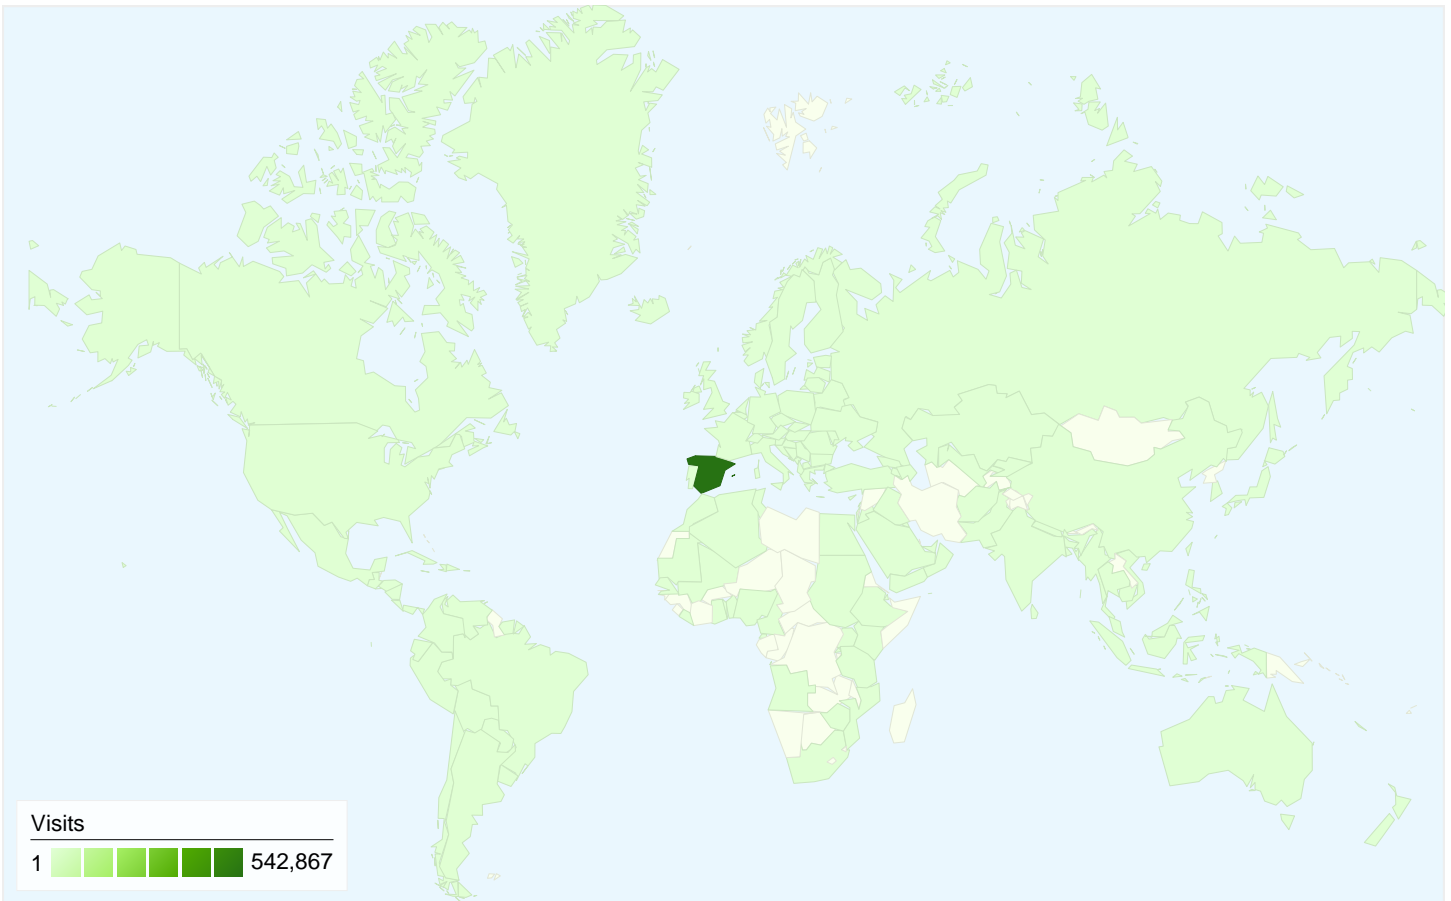

Visitors
288,741

Map Overlay

Traffic Sources Overview

- **Search Engines**
439,691.00 (75.93%)
- **Direct Traffic**
116,254.00 (20.08%)
- **Referring Sites**
23,120.00 (3.99%)

Content Overview

Pages	Pageviews	% Pageviews
/	1,074,764	10.02%
/f4/	525,547	4.90%
/f14/	307,504	2.87%
/f44/	224,454	2.09%
/login.php?do=login	208,666	1.94%

All traffic sources sent a total of 579,065 visits

20.08% Direct Traffic

3.99% Referring Sites

75.93% Search Engines

- **Search Engines**
439,691.00 (75.93%)
- **Direct Traffic**
116,254.00 (20.08%)
- **Referring Sites**
23,120.00 (3.99%)

Pages on this site were viewed a total of 10,730,747 times

10,730,747 Pageviews

3,766,302 Unique Views

4.26% Bounce Rate

Top Content

Pages	Pageviews	% Pageviews
/	1,074,764	10.02%
/f4/	525,547	4.90%
/f14/	307,504	2.87%
/f44/	224,454	2.09%
/login.php?do=login	208,666	1.94%

579,065 visits came from 149 countries/territories

Site Usage

Country/Territory	Visits	Pages/Visit	Avg. Time on Site	% New Visits	Bounce Rate
Spain	542,867	19.12	00:10:22	43.96%	3.81%
(not set)	4,155	14.59	00:12:25	34.32%	2.29%
United Kingdom	3,870	11.16	00:08:08	39.53%	5.97%
Argentina	2,710	3.04	00:01:06	87.79%	18.19%
France	2,383	12.42	00:05:58	60.30%	5.87%
United States	2,368	11.50	00:07:04	69.47%	13.81%
Mexico	2,177	3.92	00:01:42	84.75%	15.30%
Italy	1,900	12.72	00:06:45	70.05%	8.21%
Germany	1,532	13.54	00:06:33	64.16%	6.98%