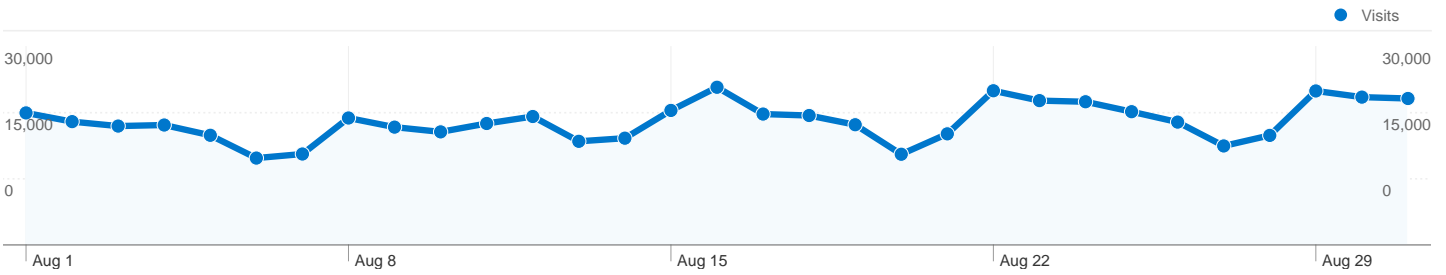

Site Usage

579,065 Visits

4.26% Bounce Rate

10,730,747 Pageviews

00:10:05 Avg. Time on Site

18.53 Pages/Visit

45.09% % New Visits

Visitors Overview

Content Overview		
Pages	Pageviews	% Pageviews
/	1,074,764	10.02%
/f4/	525,547	4.90%
/f14/	307,504	2.87%
/f44/	224,454	2.09%
/login.php?do=login	208,666	1.94%

288,741 people visited this site

579,065 Visits

288,741 Absolute Unique Visitors

10,730,747 Pageviews

18.53 Average Pageviews

00:10:05 Time on Site

4.26% Bounce Rate

45.09% New Visits

Technical Profile

Browser	Visits	% visits	Connection Speed	Visits	% visits
Internet Explorer	243,157	41.99%	Unknown	578,543	100.00%
Firefox	151,071	26.09%			
Chrome	87,291	15.07%			
Safari	64,629	11.16%			
Android Browser	12,363	2.13%			

288,741 people visited this site

579,065 Visits

288,741 Absolute Unique Visitors

10,730,747 Pageviews

18.53 Average Pageviews

00:10:05 Time on Site

4.26% Bounce Rate

45.09% New Visits