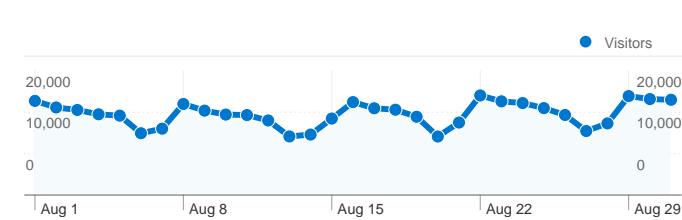

Site Usage

579,065 Visits

4.26% Bounce Rate

10,730,747 Pageviews

00:10:05 Avg. Time on Site

18.53 Pages/Visit

45.09% % New Visits

Visitors Overview

Content Overview		
Pages	Pageviews	% Pageviews
/	1,074,764	10.02%
/f4/	525,547	4.90%
/f14/	307,504	2.87%
/f44/	224,454	2.09%
/login.php?do=login	208,666	1.94%

288,741 people visited this site

579,065 Visits

1 - 149 of 149

Pages on this site were viewed a total of 10,730,747 times

10,730,747 Pageviews

3,766,302 Unique Views

4.26% Bounce Rate

Top Content

Pages	Pageviews	% Pageviews
/	1,074,764	10.02%
/f4/	525,547	4.90%
/f14/	307,504	2.87%
/f44/	224,454	2.09%
/login.php?do=login	208,666	1.94%

288,741 people visited this site

579,065 Visits

288,741 Absolute Unique Visitors

10,730,747 Pageviews

18.53 Average Pageviews

00:10:05 Time on Site

4.26% Bounce Rate

45.09% New Visits